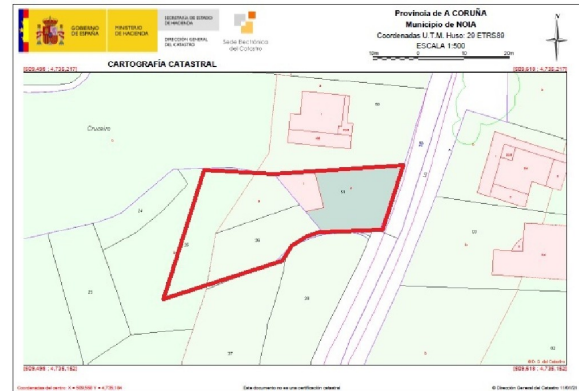

REF: 00000678
TYPE OF PROPERTIE: Land
SUBTYPE:
STATUS: Disponible
OPERATION: Buy
CITY: Noia (15200)
ADDRESS:
Ctra. Argalo - Ponte San Francisco
DESCRIPTION:

PRICE: 40.000 Euros
AVAIBLE SURFACE: 700 m2
PARCEL SURFACE: 700 m2
GPS location(Lat/Lon): 42.7691536 -8.8829079

OTHER FEATURES:
*Building land

DESCRIPTION: